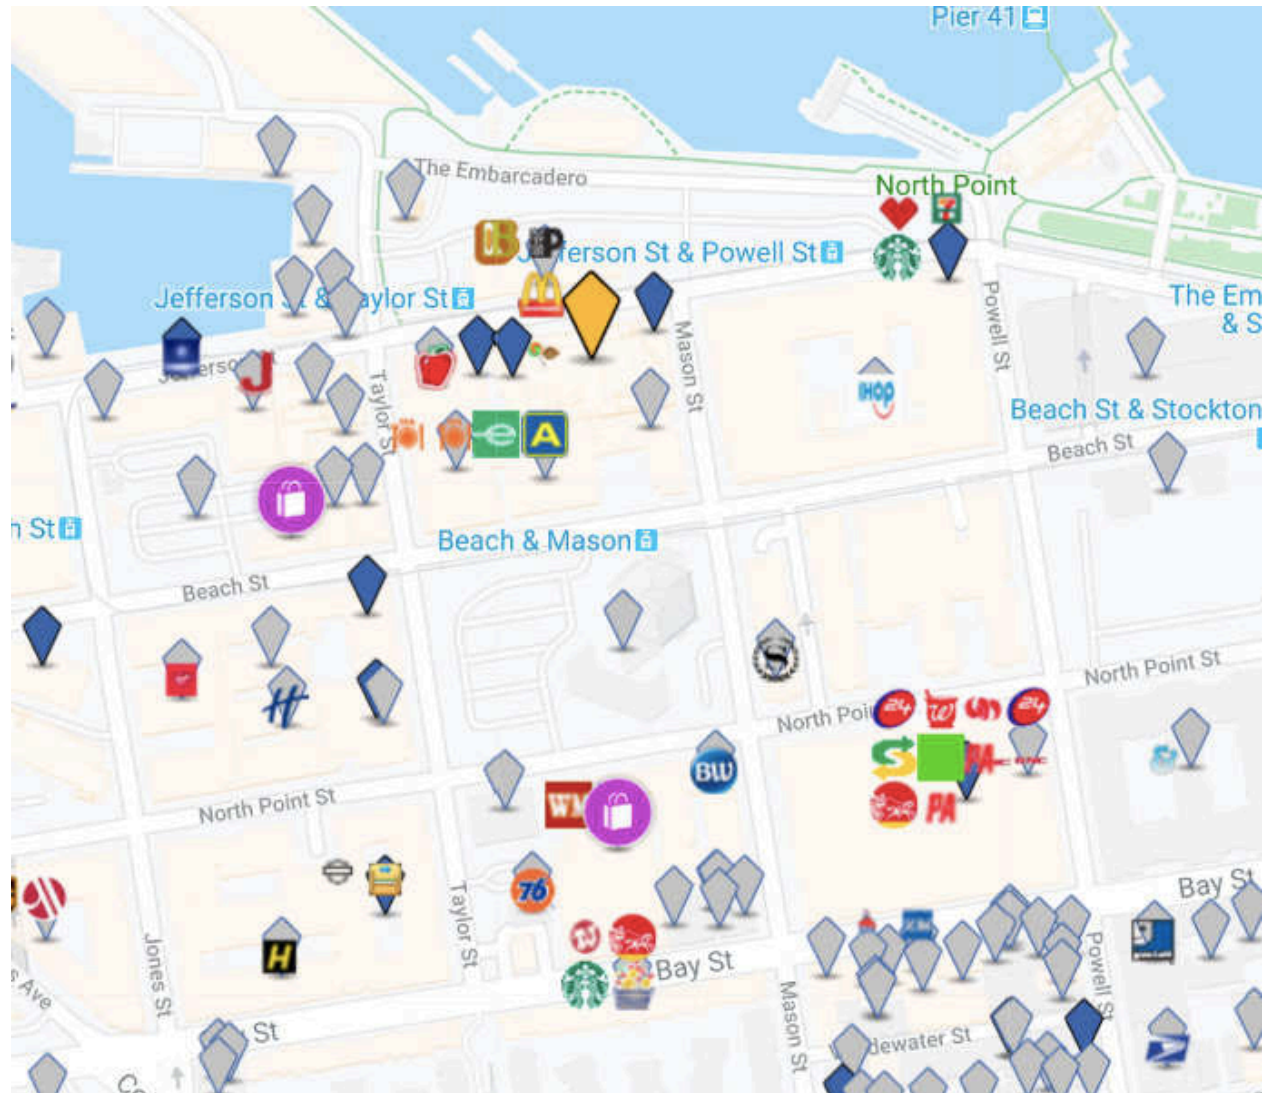

ASHLEY SONG

Listing Agent
CA Lic. #01914909
(415) 572-6376
ashley@sq-re.com
www.sq-re.com/ashley

WHAT'S CLOSE BY

145 JEFFERSON STREET | SAN FRANCISCO | CA

| | |
|--------------------------|-------|
| Restaurants: | |
| Taquerias El Faroilito | .01mi |
| Coffee: | |
| Darren's Cafe | .05mi |
| Groceries: | |
| Wharf Liquors & Deli | .03mi |
| Parks: | |
| North Beach Playground | .4mi |
| Bars: | |
| Gold Dust Lounge | .04mi |
| Shopping: | |
| Wharf Specialties | .03mi |
| Entertainment: | |
| Wax Museum Entertainment | .06mi |

PHOTOS

145 JEFFERSON STREET | SAN FRANCISCO | CA

HIGHLIGHTS

145 JEFFERSON STREET | SAN FRANCISCO | CA

- **Lease: \$12/SqFt/Year**
- Walk Score: 94
- Transit Score: 89
- 2,903 SqFt
- Located at Fisherman's Wharf
- Private Bathroom
- Close Access to Parking Garages & Meter Parking
- Near a variety of tourist attractions, restaurants, and shopping

A fantastic opportunity to attract instant attention and enjoy highly coveted commercial space in prime Fisherman's Wharf. This excellent 2,903 SqFt space commercial space is located on the third floor and offers a versatile layout and a kitchen to suit your needs.

Incredibly convenient and commuter-friendly, 145 Jefferson Street 700B places you at the heart of San Francisco's most exciting neighborhood in addition to being just steps from the MUNI F-Market Train and a short distance from the Caltrain. Located in the same building as Madame Tussauds Wax Museum, the San Francisco Dungeon, McDonald's Restaurant, and the San Francisco Chocolate Store, this building is known to attract crowds year-round and presents a truly premier retail opportunity for tenants.