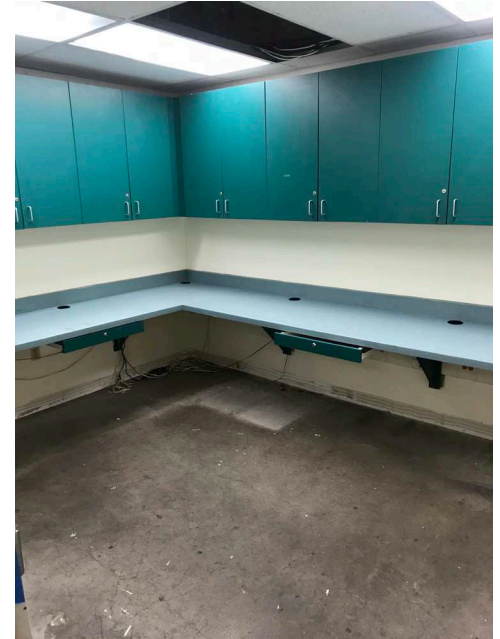

PHOTOS

145 JEFFERSON STREET | SAN FRANCISCO | CA

HIGHLIGHTS

145 JEFFERSON STREET | SAN FRANCISCO | CA

- **Lease: \$12/SqFt/Year**
- Walk Score: 94
- Transit Score: 89
- 2,903 SqFt
- Located at Fisherman's Wharf
- Private Bathroom
- Close Access to Parking Garages & Meter Parking
- Near a variety of tourist attractions, restaurants, and shopping

A fantastic opportunity to attract instant attention and enjoy highly coveted commercial space in prime Fisherman's Wharf. This excellent 2,903 SqFt space commercial space is located on the third floor and offers a versatile layout and a kitchen to suit your needs.