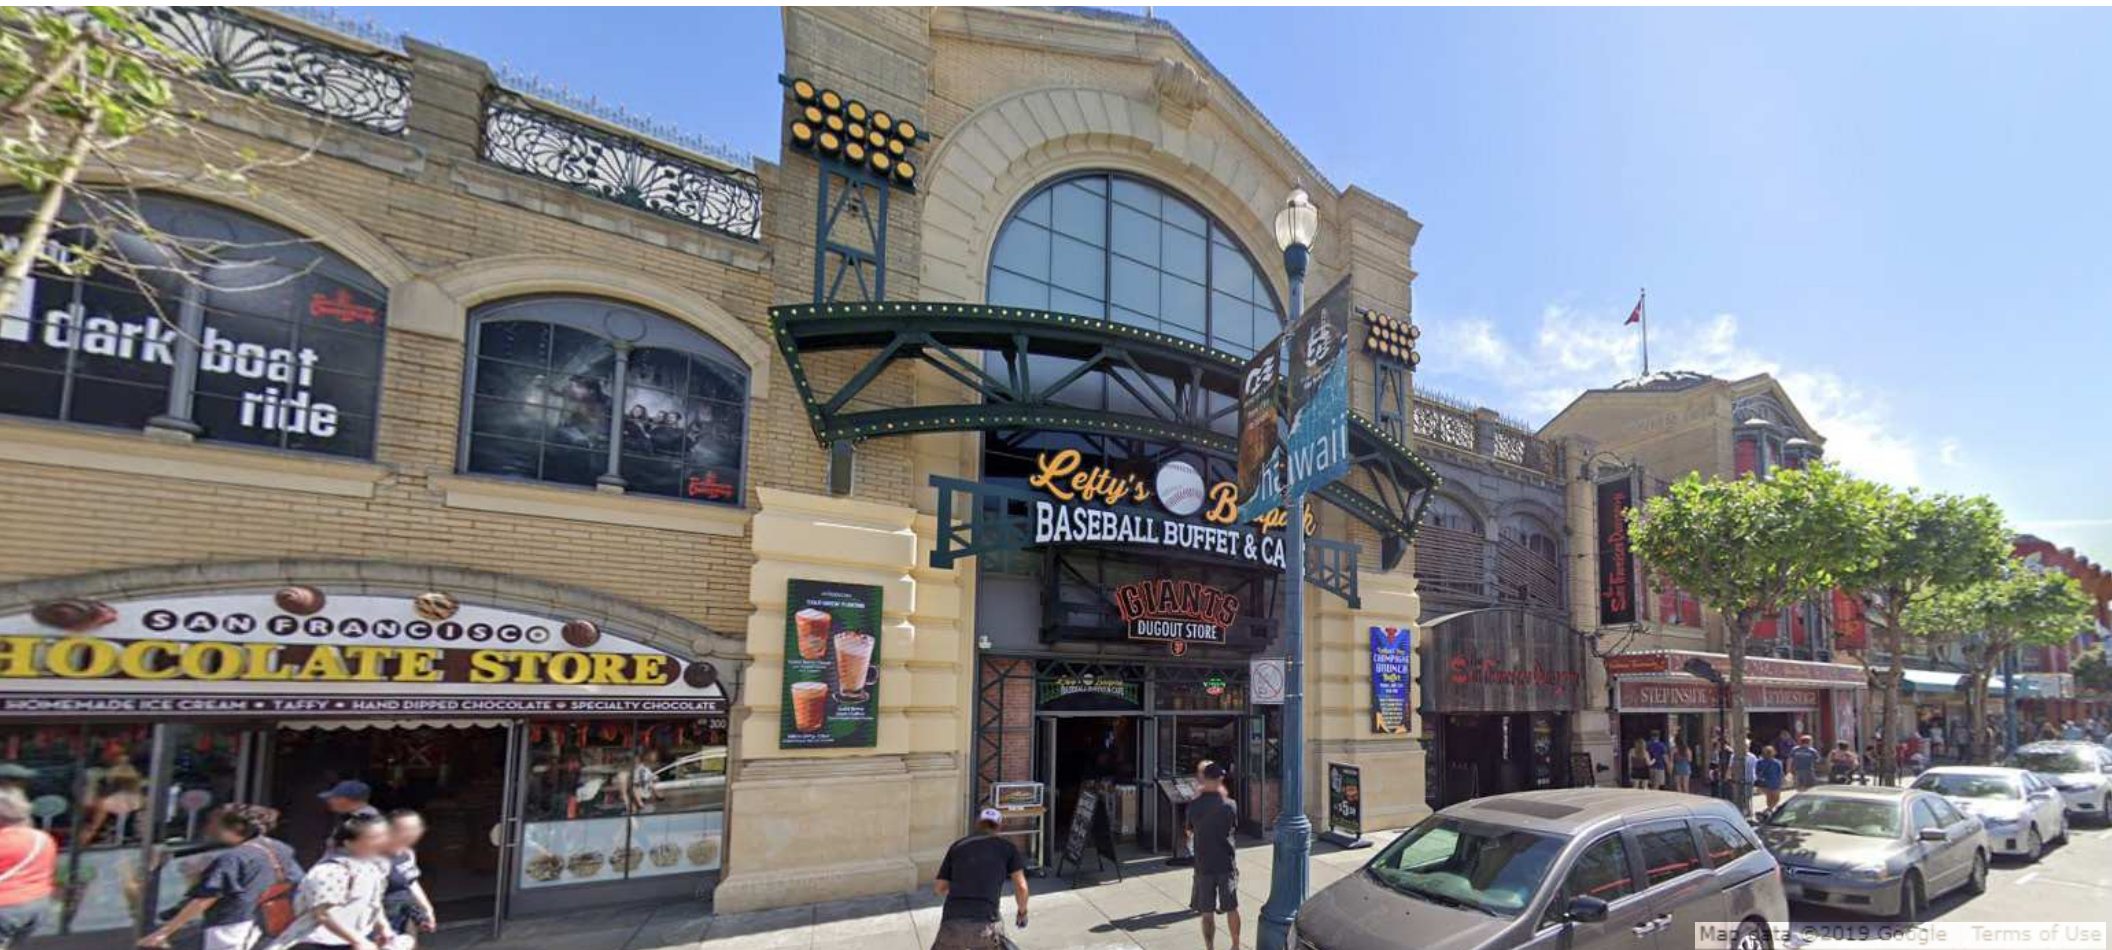

145 JEFFERSON ST. SUITE 700B

SAN FRANCISCO, CALIFORNIA

www.145-Jefferson.com

CARLOS SERRANO-QUAN

Listing Agent
CA Lic. #01707584
(415) 608-8409
carlos@sq-re.com
www.sq-re.com/carlos

SEQUOIA
COMMERCIAL GROUP